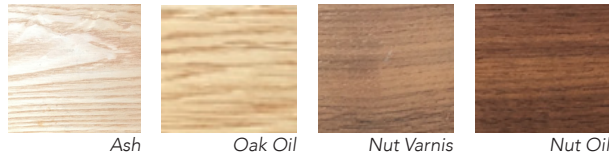

DINING TABLE STRAIGHT FRAME

PRICELIST

DESIGN	TOP MATERIAL	SIZE 90 X 200	SIZE 90 X 220	SIZE 90 X 240
 REGULAR	OAK - ASH	€ 1475,-	€ 1550,-	€ 1625,-
	WALNUT	€ 1725,-	€ 1800,-	€ 1875,-
 STEEL FRAME	BETON CIRE	€ 1475,-	€ 1550,-	€ 1625,-

DESIGN	TOP MATERIAL	SIZE 90 X 200	SIZE 90 X 220	SIZE 90 X 240
 REGULAR	OAK - ASH	€ 1400,-	€ 1475,-	€ 1550,-
	WALNUT	€ 1650,-	€ 1725,-	€ 1800,-
 WOODEN FRAME	BETON CIRE	€ 1400,-	€ 1475,-	€ 1550,-

WOOD

TABLE EDGE

BETON CIRE - MORE COLORS AVAILABLE

POWDER COATED STEEL - MORE COLORS AVAILABLE

- Prices incl. 21% tax, incl. delivery in and around The Hague

COUQOU

DINING TABLE ROUND STEEL CROSSED FRAME

PRICELIST

DESIGN	TOP MATERIAL	DIAMETER 80	DIAMETER 100	DIAMETER 120
	OAK - ASH	€ 1500,-	€ 1575,-	€ 1650,-
	WALNUT	€ 1700,-	€ 1775,-	€ 1850,-
	BETON CIRE	€ 1500,-	€ 1575,-	€ 1650,-