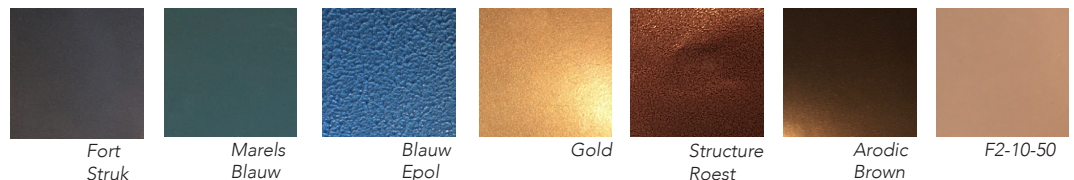

DESIGN	TOP MATERIAL	SIZE 90 X 200	SIZE 90 X 220	SIZE 90 X 240
 REGULAR	OAK - ASH	€ 1400,-	€ 1475,-	€ 1550,-
	WALNUT	€ 1650,-	€ 1725,-	€ 1800,-
 WOODEN FRAME	BETON CIRE	€ 1400,-	€ 1475,-	€ 1550,-

WOOD

TABLE EDGE

BETON CIRE - MORE COLORS AVAILABLE

POWDER COATED STEEL - MORE COLORS AVAILABLE

- Prices incl. 21% tax, incl. delivery in and around The Hague

COUQOU

DINING TABLE ROUND STEEL CROSSED FRAME

PRICELIST

DESIGN	TOP MATERIAL	DIAMETER 80	DIAMETER 100	DIAMETER 120
	OAK - ASH	€ 1500,-	€ 1575,-	€ 1650,-
	WALNUT	€ 1700,-	€ 1775,-	€ 1850,-
	BETON CIRE	€ 1500,-	€ 1575,-	€ 1650,-